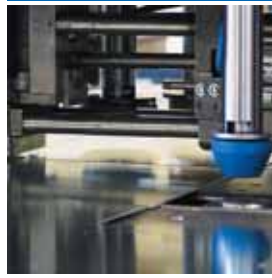

## ASR 100

**Description:**

The ASR 100 feeds Astro sheet by sheet, 5-15 racks.

**Technical data:**

- Stack weight: 1000 kg
- Cycle time: 30 sek

**Part size:**

- Length: 150 - 1000 mm
- Width: 200 - 800 mm
- Thickness: 0,5 - 3 mm
- Weight: up to 20 kgs