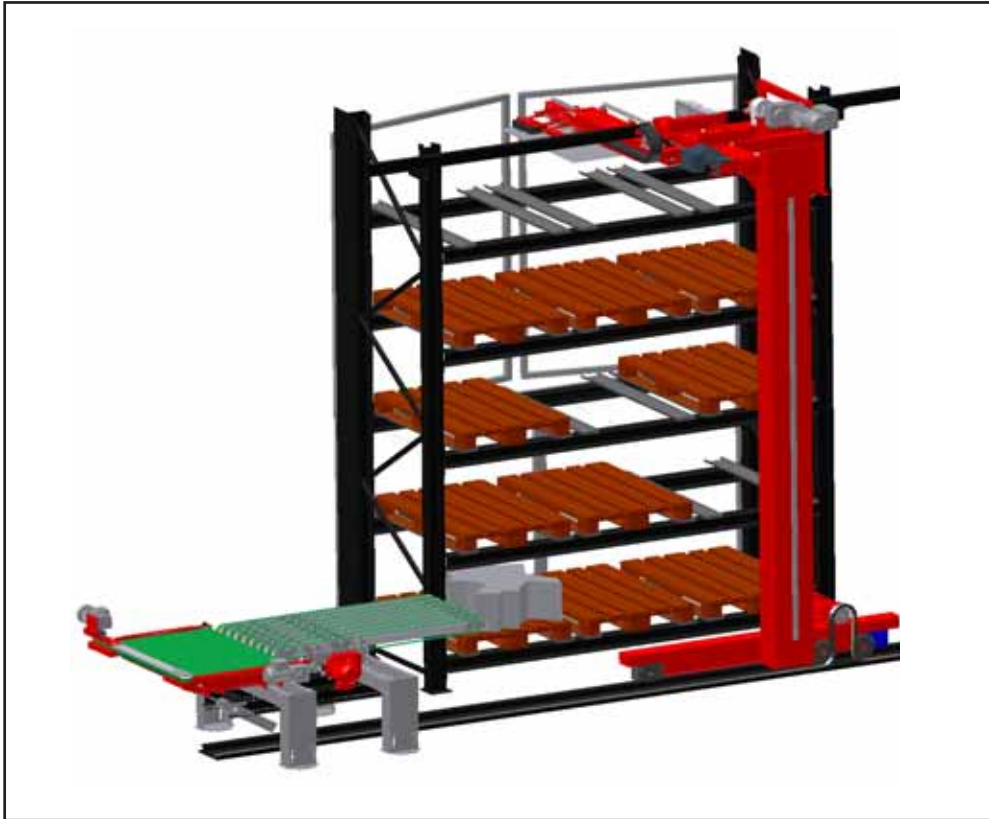

## ASR 100

**Description:**

The ASR 100 feeds Astro sheet by sheet, 5-15 racks.

**Technical data:**

- Stack weight: 1000 kg
- Cycle time: 30 sek

**Part size:**

- Length: 150 - 1000 mm
- Width: 200 - 800 mm
- Thickness: 0,5 - 3 mm
- Weight: up to 20 kgs